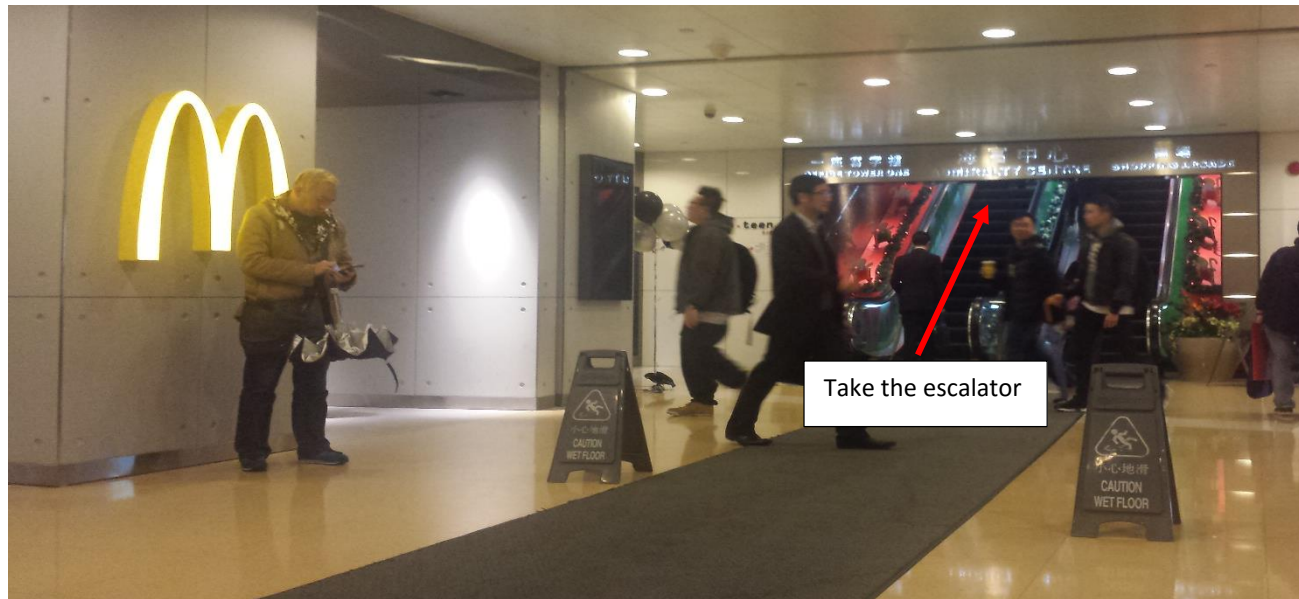

Take the escalator beside McDonalds; you will see Watsons on your left hand side, the lift lobby is behind Watsons  
從麥當勞側的扶手電梯上, 左邊見到屈臣氏, 電梯大堂位於屈臣氏後面

Admiralty Centre, Tower 1 Lift Lobby 海富中心1座電梯大堂

18<sup>th</sup> Floor – Admiralty Conference Centre 18樓-金鐘會議中心